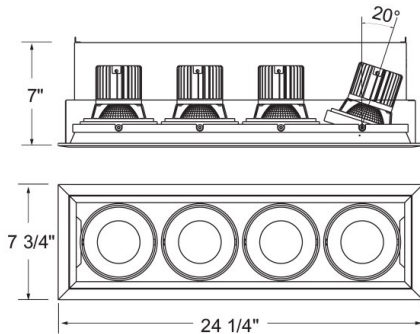

TE134ALED, 4-LIGHT, LINEAR MULTIPLE RECESSED,LED

PRODUCT DETAILS

No.	:	TE134ALED-40-4-0N
Product Color	:	PLATINUM
Shade / Accent Colour	:	BLACK
Length	:	24.5"
Width	:	7.75"
Height	:	7"

LIGHT SOURCE DETAILS

Light Source Type	:	INTEGRATED LED
Input Voltage	:	120V
Bulb Voltage	:	120V
Socket Type	:	LED
Total Wattage	:	104W
Initial Lumens	:	10000lm
Kelvin	:	4000K
CRI	:	90
Dimmable	:	Yes

OPTIONS AVAILABLE

ITEM NO.	FINISH	SHADE
TE134ALED-40-4-01	BLACK	BLACK
TE134ALED-40-4-02	WHITE	BLACK
TE134ALED-40-4-0N	PLATINUM	BLACK
TE134ALED-40-4-22	WHITE	WHITE

TECHNICAL DETAILS

Title 24	:	Yes
Beam Angle	:	40
Cut Hole Length	:	23.5"
Cut Hole Width	:	6.75"

PROJECT INFORMATION

 Job Name: Date: Type:

 Comments: