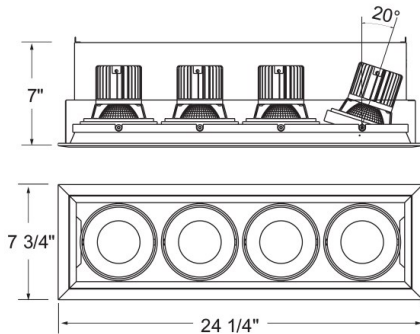

TE134ALED, 4-LIGHT, LINEAR MULTIPLE RECESSED,LED

PRODUCT DETAILS

No.	:	TE134ALED-40-4-22
Product Color	:	WHITE
Shade / Accent Colour	:	WHITE
Length	:	24.5"
Width	:	7.75"
Height	:	7"

LIGHT SOURCE DETAILS

Light Source Type	:	INTEGRATED LED
Input Voltage	:	120V
Bulb Voltage	:	120V
Socket Type	:	LED
Total Wattage	:	104W
Initial Lumens	:	10000lm
Kelvin	:	4000K
CRI	:	90
Dimmable	:	Yes

OPTIONS AVAILABLE

ITEM NO.	FINISH	SHADE
TE134ALED-40-4-01	BLACK	BLACK
TE134ALED-40-4-02	WHITE	BLACK
TE134ALED-40-4-0N	PLATINUM	BLACK
TE134ALED-40-4-22	WHITE	WHITE

TECHNICAL DETAILS

Title 24	:	Yes
Beam Angle	:	40
Cut Hole Length	:	23.5"
Cut Hole Width	:	6.75"