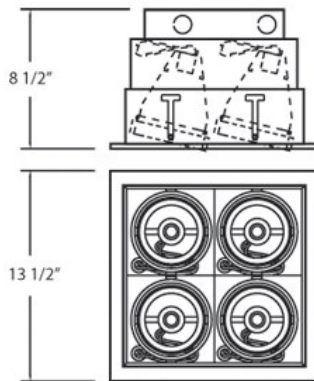

TE134B, 4-LIGHT, MULTIPLE RECESSED, PAR30

PRODUCT DETAILS

No.	:	TE134B-01
Product Color	:	BLACK
Shade / Accent Colour	:	BLACK
Length	:	13.5"
Width	:	13.5"
Height	:	8.5"

LIGHT SOURCE DETAILS

Number of Bulbs	:	4
Light Source	:	Incandescent
Light Source Type	:	PAR30
Input Voltage	:	120V
Bulb Voltage	:	120V
Socket Type	:	E26
Wattage	:	75W
Total Wattage	:	300W
Bulb Included	:	No
Dimmable	:	Yes

OPTIONS AVAILABLE

ITEM NO.	FINISH	SHADE
TE134B-01	BLACK	BLACK
TE134B-02	WHITE	BLACK
TE134B-0N	PLATINUM	BLACK
TE134B-22	WHITE	WHITE

TECHNICAL DETAILS

Location	:	DRY
Approval	:	
Horizontal Adjustment	:	35
Cut Hole Length	:	12.75"
Cut Hole Width	:	12.75"