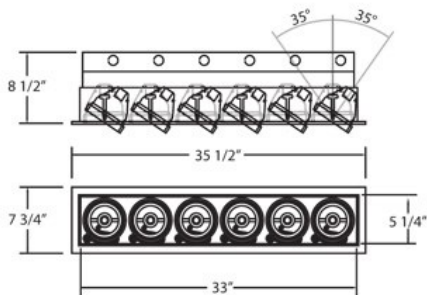

TE136A, 6-LIGHT, MULTIPLE RECESSED, PAR30

PRODUCT DETAILS

No.	:	TE136A-02
Product Color	:	WHITE
Shade / Accent Colour	:	BLACK
Length	:	35.5"
Width	:	7.75"
Height	:	8.5"

LIGHT SOURCE DETAILS

Number of Bulbs	:	6
Light Source	:	Incandescent
Light Source Type	:	PAR30
Input Voltage	:	120V
Bulb Voltage	:	120V
Socket Type	:	E26
Wattage	:	75W
Total Wattage	:	450W
Bulb Included	:	No
Dimmable	:	Yes

OPTIONS AVAILABLE

ITEM NO.	FINISH	SHADE
TE136A-02	WHITE	BLACK
TE136A-22	WHITE	WHITE

TECHNICAL DETAILS

Location	:	DRY
Approval	:	
Horizontal Adjustment	:	35
Cut Hole Length	:	34.5"
Cut Hole Width	:	6.75"

PROJECT INFORMATION