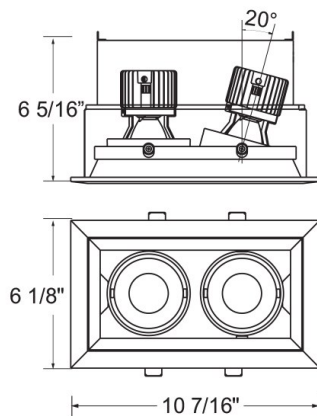

### PRODUCT DETAILS

No.	:	TE162LED-35-2-22
Product Color	:	WHITE
Shade / Accent Colour	:	WHITE
Length	:	10.4375"
Width	:	6.125"
Height	:	6.3125"

### TECHNICAL DETAILS

Driver	:	ES 16.8W Current Driver
Location	:	DRY
Approval	:	
Title 24	:	Yes
Beam Angle	:	20
Cut Hole Length	:	9.5"
Cut Hole Width	:	5.125"