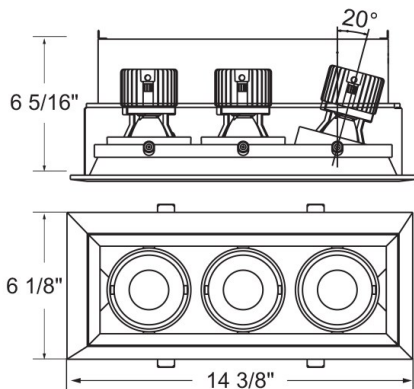

TE163LED, 3-LIGHT LED MULTIPLE RECESS

PRODUCT DETAILS

No.	:	TE163LED-30-2-02
Product Color	:	WHITE
Shade / Accent Colour	:	BLACK
Length	:	14.375"
Width	:	6.125"
Height	:	6.3125"

LIGHT SOURCE DETAILS

Light Source Type	:	INTEGRATED LED
Input Voltage	:	120V
Bulb Voltage	:	120V
Socket Type	:	LED
Total Wattage	:	60W
Initial Lumens	:	3870lm
Kelvin	:	3000K
CRI	:	90
Dimmable	:	Yes

OPTIONS AVAILABLE

ITEM NO.	FINISH	SHADE
TE163LED-30-2-01	BLACK	BLACK
TE163LED-30-2-02	WHITE	BLACK
TE163LED-30-2-22	WHITE	WHITE

TECHNICAL DETAILS

Location	:	DRY
Approval	:	
Title 24	:	Yes
Beam Angle	:	20
Cut Hole Length	:	13.5"
Cut Hole Width	:	5.188"