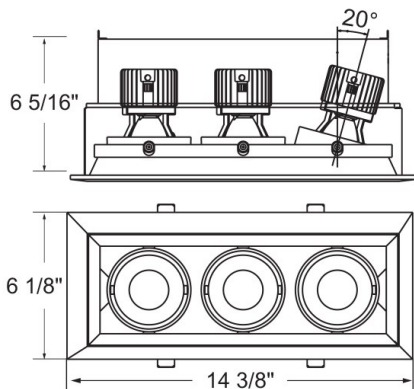

TE163LED, 3-LIGHT LED MULTIPLE RECESS

PRODUCT DETAILS

No.	:	TE163LED-30-4-02
Product Color	:	WHITE
Shade / Accent Colour	:	BLACK
Length	:	14.375"
Width	:	6.125"
Height	:	6.3125"

LIGHT SOURCE DETAILS

Light Source Type	:	INTEGRATED LED
Input Voltage	:	120V
Bulb Voltage	:	120V
Socket Type	:	LED
Total Wattage	:	45W
Initial Lumens	:	3870lm
Kelvin	:	3000K
CRI	:	90
Dimmable	:	Yes

OPTIONS AVAILABLE

ITEM NO.	FINISH	SHADE
TE163LED-30-4-01	BLACK	BLACK
TE163LED-30-4-02	WHITE	BLACK
TE163LED-30-4-22	WHITE	WHITE

TECHNICAL DETAILS

Location	:	DRY
Approval	:	
Title 24	:	Yes
Beam Angle	:	40
Cut Hole Length	:	13.5"
Cut Hole Width	:	5.188"