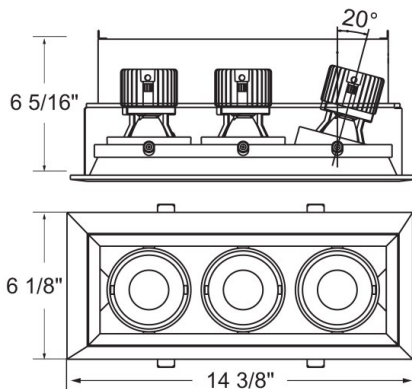

TE163LED, 3-LIGHT LED MULTIPLE RECESS

PRODUCT DETAILS

No.	:	TE163LED-30-4-22
Product Color	:	WHITE
Shade / Accent Colour	:	WHITE
Length	:	14.375"
Width	:	6.125"
Height	:	6.3125"

LIGHT SOURCE DETAILS

Light Source Type	:	INTEGRATED LED
Input Voltage	:	120V
Bulb Voltage	:	120V
Socket Type	:	LED
Total Wattage	:	45W
Initial Lumens	:	3870lm
Kelvin	:	3000K
CRI	:	90
Dimmable	:	Yes

OPTIONS AVAILABLE

ITEM NO.	FINISH	SHADE
TE163LED-30-4-01	BLACK	BLACK
TE163LED-30-4-02	WHITE	BLACK
TE163LED-30-4-22	WHITE	WHITE

TECHNICAL DETAILS

Location	:	DRY
Approval	:	
Title 24	:	Yes
Beam Angle	:	40
Cut Hole Length	:	13.5"
Cut Hole Width	:	5.188"