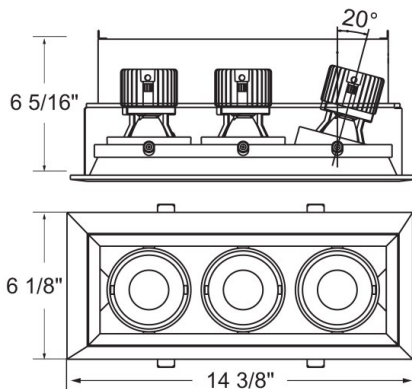

TE163LED, 3-LIGHT LED MULTIPLE RECESS

PRODUCT DETAILS

No.	:	TE163LED-35-2-02
Product Color	:	WHITE
Shade / Accent Colour	:	BLACK
Length	:	14.375"
Width	:	6.125"
Height	:	6.3125"

LIGHT SOURCE DETAILS

Light Source Type	:	INTEGRATED LED
Input Voltage	:	120V
Bulb Voltage	:	120V
Socket Type	:	LED
Total Wattage	:	45W
Initial Lumens	:	3870lm
Kelvin	:	3500K
CRI	:	90
Dimmable	:	Yes

OPTIONS AVAILABLE

ITEM NO.	FINISH	SHADE
TE163LED-35-2-01	BLACK	BLACK
TE163LED-35-2-02	WHITE	BLACK
TE163LED-35-2-22	WHITE	WHITE

TECHNICAL DETAILS

Location	:	DRY
Approval	:	
Title 24	:	Yes
Beam Angle	:	20
Cut Hole Length	:	13.5"
Cut Hole Width	:	5.188"