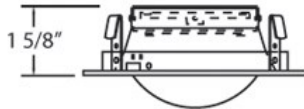

TE21, TRIM, 3 1/4IN SHOWER DOME

PRODUCT DETAILS

| | | |
|-----------------------|---|--------------|
| No. | : | TE21-101 |
| Product Color | : | SATIN NICKEL |
| Shade / Accent Colour | : | FROST |
| Diameter | : | 4.25" |
| Height | : | 1.625" |

LIGHT SOURCE DETAILS

| | | |
|-------------------|---|-------------------|
| Number of Bulbs | : | 1 / 1 |
| Light Source | : | Halogen / Halogen |
| Light Source Type | : | MR16 / GU10 |
| Input Voltage | : | 120 / 120V |
| Bulb Voltage | : | 12 / 120V |
| Socket Type | : | / |
| Wattage | : | 50 / 50W |
| Total Wattage | : | 50 / 50W |
| Bulb Included | : | No / No |
| Dimmable | : | Yes / Yes |

OPTIONS AVAILABLE

| ITEM NO. | FINISH | SHADE |
|----------|--------------|-------|
| TE21-101 | SATIN NICKEL | FROST |
| TE21-57 | WHITE | FROST |

TECHNICAL DETAILS

| | | |
|-------------------|---|--|
| Location | : | DAMP |
| Approval | : |  |
| Cut Hole Diameter | : | 3.375" |