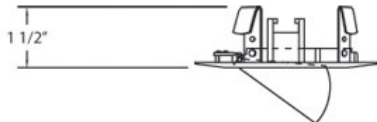

PROJECT INFORMATION

Job Name: Date: Category:

Comments: