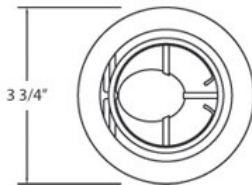

TE98, TRIM, 3 1/4IN RETRACTABLE

PRODUCT DETAILS

No.	:	TE98-03
Product Color	:	GOLD
Diameter	:	3.875"
Height	:	1.5"

LIGHT SOURCE DETAILS

Number of Bulbs	:	1 / 1
Light Source	:	Halogen / Halogen
Light Source Type	:	MR16 / GU10
Input Voltage	:	120 / 120V
Bulb Voltage	:	12 / 120V
Socket Type	:	/
Wattage	:	50 / 50W
Total Wattage	:	50 / 50W
Bulb Included	:	No / No
Dimmable	:	Yes / Yes

OPTIONS AVAILABLE

ITEM NO.	FINISH	SHADE
TE98-01	BLACK	
TE98-02	WHITE	
TE98-03	GOLD	
TE98-04	SATIN NICKEL	
TE98-05	CHROME	
TE98-06	ANTIQU BRASS	
TE98-08	SATIN COPPER	
TE98-09	BRONZE	

TECHNICAL DETAILS

Approval	:	
Beam Angle	:	50
Cut Hole Diameter	:	3.375"