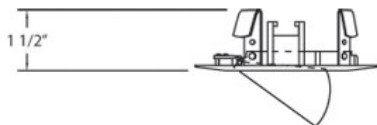

TE98, TRIM, 3 1/4IN RETRACTABLE

PRODUCT DETAILS

No.	:	TE98-03
Product Color	:	GOLD
Diameter	:	3.875"
Height	:	1.5"

LIGHT SOURCE DETAILS

Number of Bulbs	:	1 / 1
Light Source	:	Halogen / Halogen
Light Source Type	:	MR16 / GU10
Input Voltage	:	120 / 120V
Bulb Voltage	:	12 / 120V
Socket Type	:	/
Wattage	:	50 / 50W
Total Wattage	:	50 / 50W
Bulb Included	:	No / No
Dimmable	:	Yes / Yes

OPTIONS AVAILABLE

ITEM NO.	FINISH	SHADE
TE98-01	BLACK	
TE98-02	WHITE	
TE98-03	GOLD	
TE98-04	SATIN NICKEL	
TE98-05	CHROME	
TE98-06	ANTIQU BRASS	
TE98-08	SATIN COPPER	
TE98-09	BRONZE	

TECHNICAL DETAILS

Approval	:	
Beam Angle	:	50
Cut Hole Diameter	:	3.375"