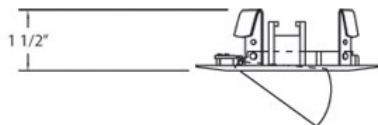

PROJECT INFORMATION

Job Name: Date: Type:

Comments: