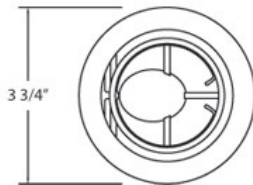

### PRODUCT DETAILS

No.	:	TE98-06
Product Color	:	ANTIQUE BRASS
Diameter	:	3.875"
Height	:	1.5"

### TECHNICAL DETAILS

Approval	:	
Beam Angle	:	50
Cut Hole Diameter	:	3.375"