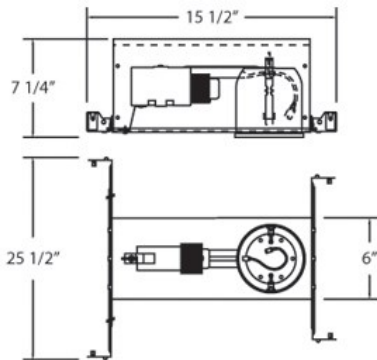

### PRODUCT DETAILS

No.	:	TEIN-325
Length	:	15.5"
Width	:	25.5"
Height	:	7.25"

### LIGHT SOURCE DETAILS

Number of Bulbs	:	1
Light Source	:	Halogen
Light Source Type	:	MR16
Input Voltage	:	120V
Bulb Voltage	:	12V
Socket Type	:	GU5.3
Wattage	:	50W
Total Wattage	:	50W
Bulb Included	:	No
Dimmable	:	Yes

### TECHNICAL DETAILS

Approval	:	
Cut Hole Diameter	:	3.5"