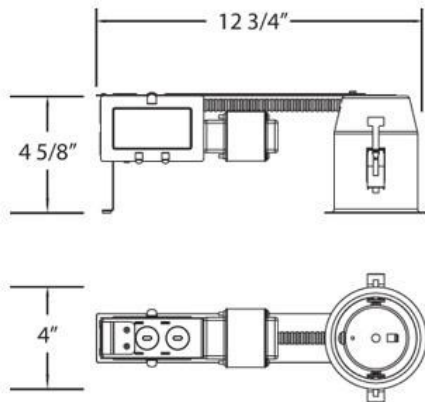

### PRODUCT DETAILS

No.	:	TERE-325
Length	:	12.75"
Width	:	4"
Height	:	4.625"

### LIGHT SOURCE DETAILS

Number of Bulbs	:	1
Light Source	:	Halogen
Light Source Type	:	MR16
Input Voltage	:	120V
Bulb Voltage	:	12V
Socket Type	:	GU5.3
Wattage	:	50W
Total Wattage	:	50W
Bulb Included	:	No
Dimmable	:	Yes

### TECHNICAL DETAILS

Approval	:	
Cut Hole Diameter	:	3.5"