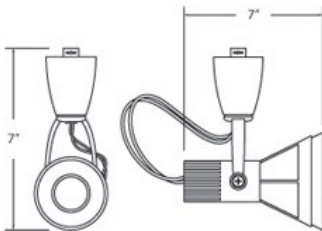

VORTEX, TRACK HEAD, 50W GU10

PRODUCT DETAILS

No.	:	TK-1VTX3-02
Product Color	:	WHITE
Shade / Accent Colour	:	FROST
Width	:	7"
Height	:	7"

LIGHT SOURCE DETAILS

Number of Bulbs	:	1
Light Source	:	Halogen
Light Source Type	:	GU10
Input Voltage	:	120V
Bulb Voltage	:	120V
Socket Type	:	GU10
Wattage	:	50W
Total Wattage	:	50W
Bulb Included	:	Yes
Dimmable	:	Yes

OPTIONS AVAILABLE

ITEM NO.	FINISH	SHADE
TK-1VTX3-02	WHITE	FROST
TK-1VTX3-34	PLATINUM	FROST

TECHNICAL DETAILS

Approval	:	
Vertical Adjustment	:	90
Horizontal Adjustment	:	350

PROJECT INFORMATION

Job Name: Date: Type: