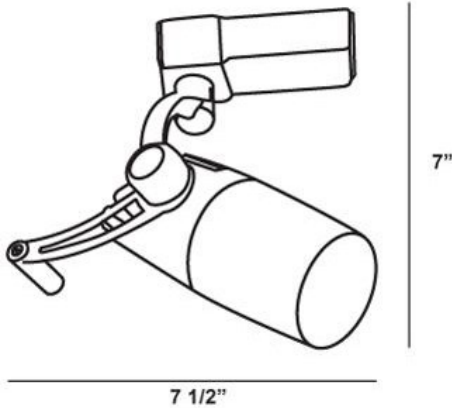

PROJECT INFORMATION

Job Name: Date: Category:

Comments: