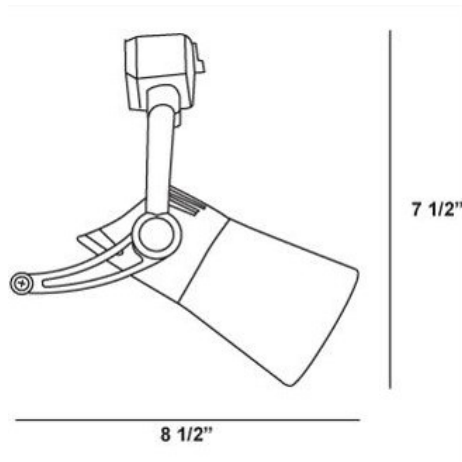

TECHNICAL DETAILS

Approval	:	

PROJECT INFORMATION

Job Name: Date: Category:

Comments: