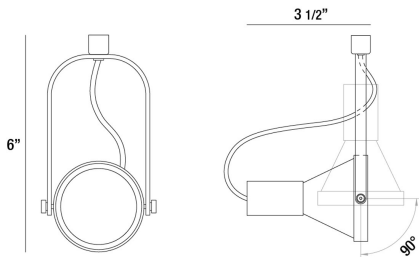

GIMBAL 20, TRACK HEAD, 50W PAR20

PRODUCT DETAILS

No.	:	TK-HGP20-02
Product Color	:	WHITE
Width	:	3.5"
Height	:	6"

LIGHT SOURCE DETAILS

Number of Bulbs	:	1
Light Source	:	Incandescent
Light Source Type	:	PAR20
Input Voltage	:	120V
Bulb Voltage	:	120V
Socket Type	:	E26
Wattage	:	50W
Total Wattage	:	50W
Bulb Included	:	No
Dimmable	:	Yes

OPTIONS AVAILABLE

ITEM NO.	FINISH	SHADE
TK-HGP20-01	BLACK	
TK-HGP20-02	WHITE	
TK-HGP20-S5	PLATINUM	

TECHNICAL DETAILS

Approval	:	
Beam Angle	:	120
Vertical Adjustment	:	90
Horizontal Adjustment	:	350

PROJECT INFORMATION