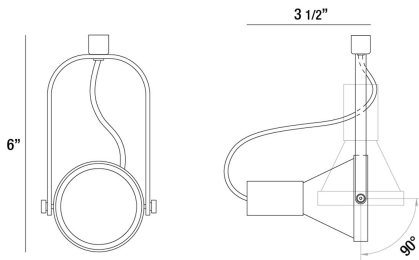

PROJECT INFORMATION

Job Name: Date: Category:

Comments: