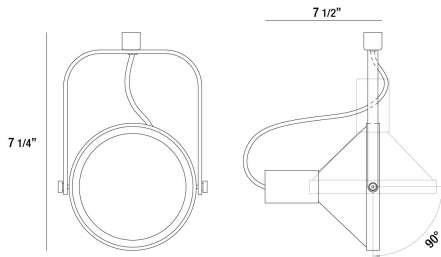

GIMBAL 38, TRACK HEAD, 150W PAR38

PRODUCT DETAILS

No.	:	TK-HGP38-01
Product Color	:	BLACK
Width	:	7.5"
Height	:	7.25"

LIGHT SOURCE DETAILS

Number of Bulbs	:	1
Light Source	:	Incandescent
Light Source Type	:	PAR38
Input Voltage	:	120V
Bulb Voltage	:	120V
Socket Type	:	E26
Wattage	:	150W
Total Wattage	:	150W
Bulb Included	:	No
Dimmable	:	Yes

OPTIONS AVAILABLE

ITEM NO.	FINISH	SHADE
TK-HGP38-01	BLACK	
TK-HGP38-S5	PLATINUM	

TECHNICAL DETAILS

Approval	:	
Beam Angle	:	120
Vertical Adjustment	:	90
Horizontal Adjustment	:	350

PROJECT INFORMATION

 Job Name: Date: Type: