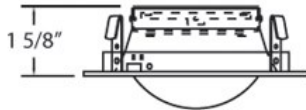

TR-A301, TRIM,3-INCH SHOWER DOME

PRODUCT DETAILS

No.	:	TR-A301-57
Product Color	:	WHITE
Shade / Accent Colour	:	FROST
Diameter	:	3.625"
Height	:	1.625"
Weight	:	0.3lbs

LIGHT SOURCE DETAILS

Number of Bulbs	:	1 / 1
Light Source	:	Halogen / Halogen
Light Source Type	:	MR16 / GU10
Input Voltage	:	120 / 120V
Bulb Voltage	:	12 / 120V
Socket Type	:	/
Wattage	:	50 / 50W
Total Wattage	:	50 / 50W
Bulb Included	:	No / No
Dimmable	:	Yes / Yes

OPTIONS AVAILABLE

ITEM NO.	FINISH	SHADE
TR-A301-101	SATIN NICKEL	FROST
TR-A301-123	CHROME	FROST
TR-A301-57	WHITE	FROST

TECHNICAL DETAILS

Location	:	DAMP
Approval	:	
Cut Hole Diameter	:	3.25"

PROJECT INFORMATION