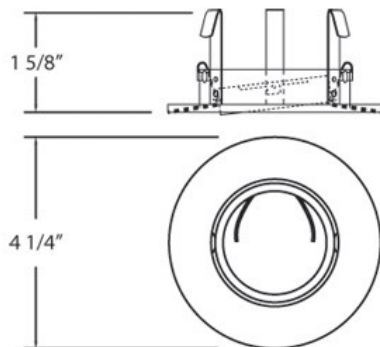

TR-G02, TRIM,3 1/4IN CONVEX GIMBAL

PRODUCT DETAILS

No.	:	TR-G02-01
Product Color	:	BLACK
Diameter	:	4.25"
Height	:	2"

LIGHT SOURCE DETAILS

Number of Bulbs	:	1 / 1
Light Source	:	Halogen / Halogen
Light Source Type	:	MR16 / GU10
Input Voltage	:	120 / 120V
Bulb Voltage	:	12 / 120V
Socket Type	:	/
Wattage	:	50 / 50W
Total Wattage	:	50 / 50W
Bulb Included	:	No / No
Dimmable	:	Yes / Yes

OPTIONS AVAILABLE

ITEM NO.	FINISH	SHADE
TR-G02-01	BLACK	
TR-G02-02	WHITE	
TR-G02-04	SATIN NICKEL	
TR-G02-05	CHROME	
TR-G02-06	ANTIQUÉ BRASS	
TR-G02-09	BRONZE	

TECHNICAL DETAILS

Approval	:	
Beam Angle	:	30
Cut Hole Diameter	:	3.375"