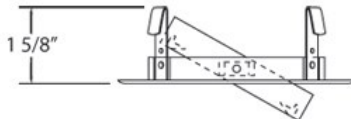

TR-G14, TRIM,3 1/4IN GIMBAL

PRODUCT DETAILS

No.	:	TR-G14-01
Product Color	:	BLACK
Diameter	:	4.125"
Height	:	1.375"

LIGHT SOURCE DETAILS

Number of Bulbs	:	1 / 1
Light Source	:	Halogen / Halogen
Light Source Type	:	MR16 / GU10
Input Voltage	:	120 / 120V
Bulb Voltage	:	12 / 120V
Socket Type	:	/
Wattage	:	50 / 50W
Total Wattage	:	50 / 50W
Bulb Included	:	No / No
Dimmable	:	Yes / Yes

OPTIONS AVAILABLE

ITEM NO.	FINISH	SHADE
TR-G14-01	BLACK	
TR-G14-04	SATIN NICKEL	
TR-G14-05	CHROME	
TR-G14-06	ANTIQUÉ BRASS	
TR-G14-09	BRONZE	

TECHNICAL DETAILS

Approval	:	
Beam Angle	:	45
Cut Hole Diameter	:	3.375"