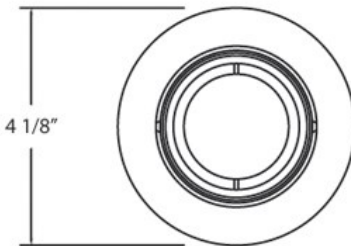

TR-G14, TRIM,3 1/4IN GIMBAL

PRODUCT DETAILS

No.	:	TR-G14-01
Product Color	:	BLACK
Diameter	:	4.125"
Height	:	1.375"

LIGHT SOURCE DETAILS

Number of Bulbs	:	1 / 1
Light Source	:	Halogen / Halogen
Light Source Type	:	MR16 / GU10
Input Voltage	:	120 / 120V
Bulb Voltage	:	12 / 120V
Socket Type	:	/
Wattage	:	50 / 50W
Total Wattage	:	50 / 50W
Bulb Included	:	No / No
Dimmable	:	Yes / Yes

OPTIONS AVAILABLE

ITEM NO.	FINISH	SHADE
TR-G14-01	BLACK	
TR-G14-04	SATIN NICKEL	
TR-G14-05	CHROME	
TR-G14-06	ANTIQUÉ BRASS	
TR-G14-09	BRONZE	

TECHNICAL DETAILS

Approval	:	
Beam Angle	:	45
Cut Hole Diameter	:	3.375"