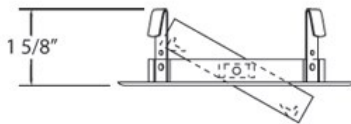

TR-G14, TRIM,3 1/4IN GIMBAL

PRODUCT DETAILS

No.	:	TR-G14-09
Product Color	:	BRONZE
Diameter	:	4.125"
Height	:	1.375"

LIGHT SOURCE DETAILS

Number of Bulbs	:	1 / 1
Light Source	:	Halogen / Halogen
Light Source Type	:	MR16 / GU10
Input Voltage	:	120 / 120V
Bulb Voltage	:	12 / 120V
Socket Type	:	/
Wattage	:	50 / 50W
Total Wattage	:	50 / 50W
Bulb Included	:	No / No
Dimmable	:	Yes / Yes

OPTIONS AVAILABLE

ITEM NO.	FINISH	SHADE
TR-G14-01	BLACK	
TR-G14-05	CHROME	
TR-G14-09	BRONZE	

TECHNICAL DETAILS

Approval	:	
Beam Angle	:	45
Cut Hole Diameter	:	3.375"

PROJECT INFORMATION

 Job Name: Date: Type: