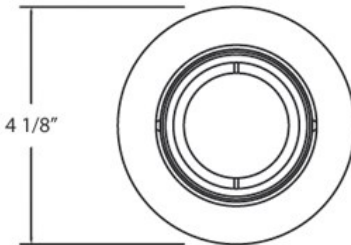

TR-G14, TRIM,3 1/4IN GIMBAL

PRODUCT DETAILS

No.	:	TR-G14-09
Product Color	:	BRONZE
Diameter	:	4.125"
Height	:	1.375"

LIGHT SOURCE DETAILS

Number of Bulbs	:	1 / 1
Light Source	:	Halogen / Halogen
Light Source Type	:	MR16 / GU10
Input Voltage	:	120 / 120V
Bulb Voltage	:	12 / 120V
Socket Type	:	/
Wattage	:	50 / 50W
Total Wattage	:	50 / 50W
Bulb Included	:	No / No
Dimmable	:	Yes / Yes

OPTIONS AVAILABLE

ITEM NO.	FINISH	SHADE
TR-G14-01	BLACK	
TR-G14-05	CHROME	
TR-G14-09	BRONZE	

TECHNICAL DETAILS

Approval	:	
Beam Angle	:	45
Cut Hole Diameter	:	3.375"

PROJECT INFORMATION

 Job Name: Date: Type: