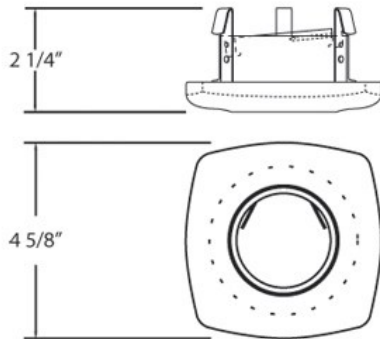

### PRODUCT DETAILS

No.	:	TR-G15-13
Product Color	:	FROST
Diameter	:	4.25"
Height	:	2.25"

### LIGHT SOURCE DETAILS

Number of Bulbs	:	1 / 1
Light Source	:	Halogen / Halogen
Light Source Type	:	MR16 / GU10
Input Voltage	:	120 / 120V
Bulb Voltage	:	120V
Socket Type	:	/
Wattage	:	50 / 50W
Total Wattage	:	50 / 50W
Bulb Included	:	No / No
Dimmable	:	Yes / Yes

### TECHNICAL DETAILS

Approval	:	
Cut Hole Diameter	:	3.375"