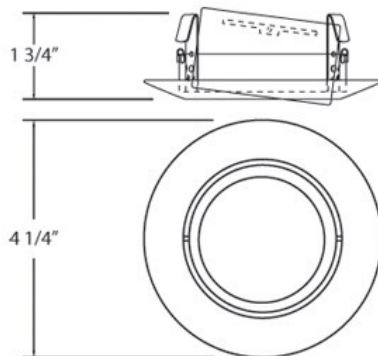

TR-G19, TRIM, 3 1/4-INCH VERTICAL BAF, ALUM

PRODUCT DETAILS

No.	:	TR-G19-02
Product Color	:	WHITE
Diameter	:	4.25"
Height	:	1.75"

LIGHT SOURCE DETAILS

Number of Bulbs	:	1 / 1
Light Source	:	Halogen / Halogen
Light Source Type	:	MR16 / GU10
Input Voltage	:	120 / 120V
Bulb Voltage	:	12 / 120V
Socket Type	:	/
Wattage	:	50 / 50W
Total Wattage	:	50 / 50W
Bulb Included	:	No / No
Dimmable	:	Yes / Yes

OPTIONS AVAILABLE

ITEM NO.	FINISH	SHADE
TR-G19-02	WHITE	
TR-G19-04	SATIN NICKEL	

TECHNICAL DETAILS

Approval	:	
Cut Hole Diameter	:	3.5"

PROJECT INFORMATION

 Job Name: Date: Category:

 Comments: