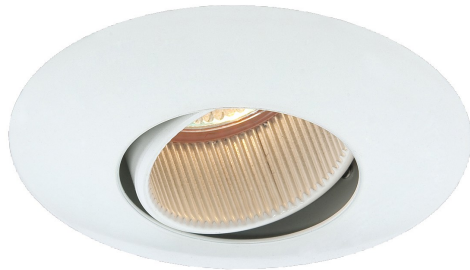

TR-G19, TRIM, 3 1/4-INCH VERTICAL BAF, ALUM

PRODUCT DETAILS

No.	:	TR-G19-02
Product Color	:	WHITE
Diameter	:	4.25"
Height	:	1.75"

LIGHT SOURCE DETAILS

Number of Bulbs	:	1 / 1
Light Source	:	Halogen / Halogen
Light Source Type	:	MR16 / GU10
Input Voltage	:	120 / 120V
Bulb Voltage	:	12 / 120V
Socket Type	:	/
Wattage	:	50 / 50W
Total Wattage	:	50 / 50W
Bulb Included	:	No / No
Dimmable	:	Yes / Yes

OPTIONS AVAILABLE

ITEM NO.	FINISH	SHADE
TR-G19-02	WHITE	
TR-G19-04	SATIN NICKEL	

TECHNICAL DETAILS

Approval	:	
Cut Hole Diameter	:	3.5"

PROJECT INFORMATION

 Job Name: Date: Category:

 Comments: