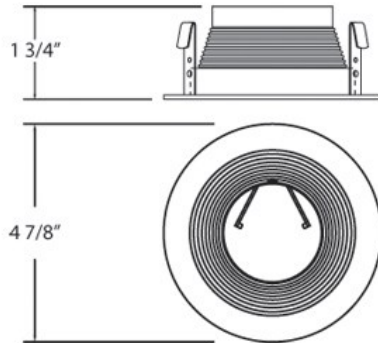

TR-P401, TRIM, 4-INCH STEPPED BAFFLE

PRODUCT DETAILS

No.	:	TR-P401-89
Product Color	:	SATIN NICKEL
Shade / Accent Colour	:	BLACK
Diameter	:	4.875"
Height	:	2.25"
Weight	:	3.2lbs

LIGHT SOURCE DETAILS

Number of Bulbs	:	1 / 1
Light Source	:	Fluorescent / Incandescent
Light Source Type	:	PL / PAR20
Input Voltage	:	/ 120V
Bulb Voltage	:	120V
Socket Type	:	G24Q-1 / E26
Wattage	:	13 / 50W
Total Wattage	:	13 / 50W
Bulb Included	:	No / No
Dimmable	:	/ Yes

OPTIONS AVAILABLE

ITEM NO.	FINISH	SHADE
TR-P401-45	WHITE	BLACK
TR-P401-46	WHITE	WHITE
TR-P401-89	SATIN NICKEL	BLACK
TR-P401-90	SATIN NICKEL	WHITE

TECHNICAL DETAILS

Approval	:	
Cut Hole Diameter	:	4.375"

PROJECT INFORMATION