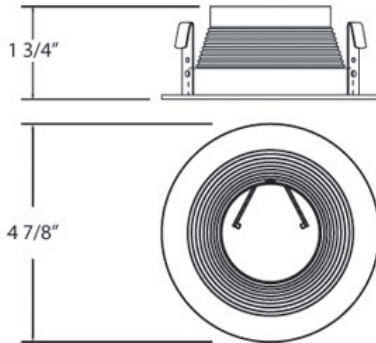

TR-P401, TRIM, 4-INCH STEPPED BAFFLE

PRODUCT DETAILS

No.	:	TR-P401-90
Product Color	:	SATIN NICKEL
Shade / Accent Colour	:	WHITE
Diameter	:	4.875"
Height	:	2.25"
Weight	:	3.2lbs

LIGHT SOURCE DETAILS

Number of Bulbs	:	1 / 1
Light Source	:	Fluorescent / Incandescent
Light Source Type	:	PL / PAR20
Input Voltage	:	/ 120V
Bulb Voltage	:	120V
Socket Type	:	G24Q-1 / E26
Wattage	:	13 / 50W
Total Wattage	:	13 / 50W
Bulb Included	:	No / No
Dimmable	:	/ Yes

OPTIONS AVAILABLE

ITEM NO.	FINISH	SHADE
TR-P401-45	WHITE	BLACK
TR-P401-46	WHITE	WHITE
TR-P401-89	SATIN NICKEL	BLACK
TR-P401-90	SATIN NICKEL	WHITE

TECHNICAL DETAILS

Approval	:	
Cut Hole Diameter	:	4.375"

PROJECT INFORMATION