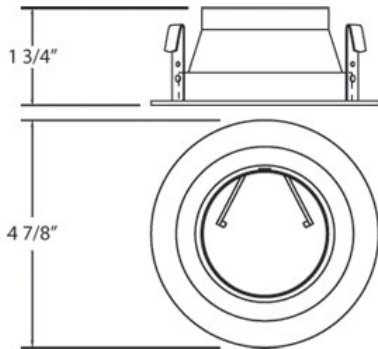

### PRODUCT DETAILS

No.	:	TR-P402-115
Product Color	:	CHROME
Shade / Accent Colour	:	CHROME
Diameter	:	5"
Height	:	2.375"
Weight	:	0.3lbs

### TECHNICAL DETAILS

Approval	:	
Cut Hole Diameter	:	4.375"