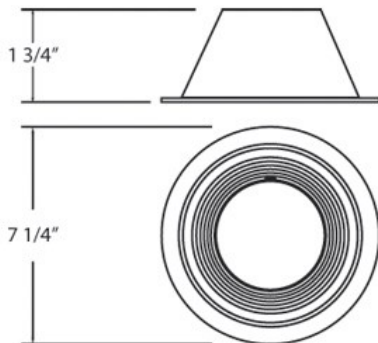

PROJECT INFORMATION

Job Name: Date: Category:

Comments: